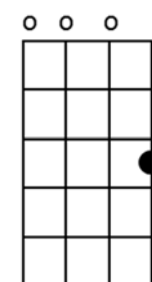

SCARBOROUGH FAIR – key of C – 3/4 – 120 BPM

Am **G** **Am**

Are you going to Scarborough Fair?

C **Am** **D** **Am**

Parsley, sage, rosemary and thyme.

F **C** **G**

Remember me to one who lives there.

Am **G** **Am**

And then she'll be a true love of mine.

Am **G** **Am**

Have her wash it in yonder dry well.

C **Am** **D** **Am**

Parsley, sage, rosemary and thyme.

F **C** **G**

Where ne'er a drop of water e'er fell.

Am **G** **Am**

And then she'll be a true love of mine.

Am **G** **Am**

If she tells me she can't I'll reply.

C **Am** **D** **Am**

Parsley, sage, rosemary and thyme.

F **C** **G**

Let me know that at least she will try.

Am **G** **Am**

And then she'll be a true love of mine.

Am

G

C

D

F