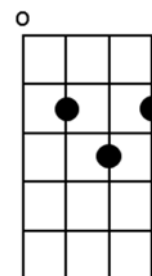

SCARBOROUGH FAIR – key of C – 3/4 – 120 BPM

Am   **G**   **Am**

Are you going to Scarborough Fair?

C   **Am**   **D**   **Am**

Parsley, sage, rosemary and thyme.

F   **C**   **G**

Remember me to one who lives there.

Am   **G**   **Am**

For once she was a true love of mine.

Am   **G**   **Am**

Have her make me a cambric shirt.

C   **Am**   **D**   **Am**

Parsley, sage, rosemary and thyme.

F   **C**   **G**

Without a seam or fine needle work.

Am   **G**   **Am**

And then she'll be a true love of mine.

Am   **G**   **Am**

Have her wash it in yonder dry well.

C   **Am**   **D**   **Am**

Parsley, sage, rosemary and thyme.

F   **C**   **G**

Where ne'er a drop of water e'er fell.

Am   **G**   **Am**

And then she'll be a true love of mine.

Am   **G**   **Am**

If she tells me she can't I'll reply.

C   **Am**   **D**   **Am**

Parsley, sage, rosemary and thyme.

F   **C**   **G**

Let me know that at least she will try.

Am   **G**   **Am**

And then she'll be a true love of mine.

Am

G

C

D

F