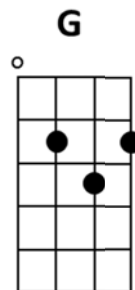

Good Night Irene – key of C – ¾ - 140 BPM

C **G**
Last Saturday night I got married,
G **C**
Me and my wife settled down.
C **C7** **F**
Now me and my wife are parted;
G **G7** **C**
Gonna take a little stroll down-town.

Chorus:

C **G**
Irene, good-night.
G **C**
Irene, good-night.
C **C7**
Goodnight. I-rene.
F
Good-night, Irene.
G **G7** **C**
I'll see you in my dreams.

C **G**
Some-times I live in the country.
G **C**
Sometimes I live in town.
C **C7** **F**
Sometimes I take a fool notion
G **G7** **C**
To jump in the river and drown.