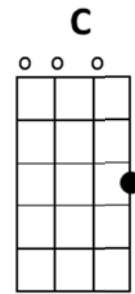

Good Night Irene – key of C – ¾ - 140 BPM

C **G**
Last Saturday night I got married,
G **C**
Me and my wife settled down.
C **C7** **F**
Now me and my wife are parted;
G **G7** **C**
Gonna take a little stroll down-town.

Chorus:

C **G**
Irene, good-night.
G **C**
Irene, good-night.
C **C7**
Goodnight. I-rene.
F
Good-night, Irene.
G **G7** **C**
I'll see you in my dreams.

C **G**
Some-times I live in the country.
G **C**
Sometimes I live in town.
C **C7** **F**
Sometimes I take a fool notion
G **G7** **C**
To jump in the river and drown.