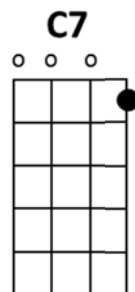

Good Night Irene – key of C – ¾ - 140 BPM

C **G**
Last Saturday night I got married,
G **C**
Me and my wife settled down.
C **C7** **F**
Now me and my wife are parted;
G **G7** **C**
Gonna take a little stroll down-town.

Chorus:

C **G**
Irene, good-night.
G **C**
Irene, good-night.
C **C7**
Goodnight. I-rene.
F
Good-night, Irene.
G **G7** **C**
I'll see you in my dreams.

C **G**
Some-times I live in the country.
G **C**
Sometimes I live in town.
C **C7** **F**
Sometimes I take a fool notion
G **G7** **C**
To jump in the river and drown.