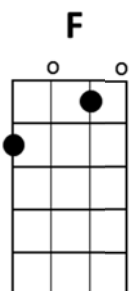

Chorus

C **G**
Stop your ramblin', stop you're gamblin'.
G **C**
Stop staying out late at night.
C **C7** **F**
Go home to your wife and family.
G **G7** **C**
Stay there by the fireside bright.