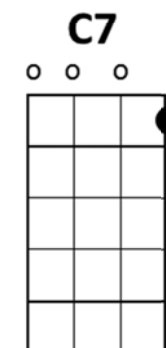

CHORUS

3. Will you think of the valley you're leaving?
  Oh, how lonely and dreary t'will be,
  Will you think of the fond heart you're breaking?
  And be true to your promise to me?