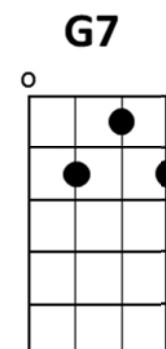

RED RIVER VALLEY – key of C – 4/4 – 140 BPM

1. From this valley they say you are going,
 We will miss your bright eyes and sweet smile,
 For they say you are taking the sunshine,
 That has brightened our path-way awhile.

CHORUS:

C
 Come and sit by my side, if you love me,
G7
 Do not hasten to bid me adieu,
C **C7** **F**
 But remember the Red River Valley,
G7 **C**
 And the one who has loved you so true.

2. For this long, long time I have waited,
 For the words that you never would say,
 But now my last hope has vanished,
 When they tell me you're going away.

CHORUS

3. Will you think of the valley you're leaving?
 Oh, how lonely and dreary t'will be,
 Will you think of the fond heart you're breaking?
 And be true to your promise to me?

CHORUS