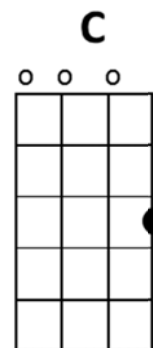

RED RIVER VALLEY – key of C – 4/4 – 140 BPM

1. From this valley they say you are going,
 We will miss your bright eyes and sweet smile,
 For they say you are taking the sunshine,
 That has brightened our path-way awhile.

CHORUS:

C
 Come and sit by my side, if you love me,
G7
 Do not hasten to bid me adieu,
C **C7** **F**
 But remember the Red River Valley,
G7 **C**
 And the one who has loved you so true.

2. For this long, long time I have waited,
 For the words that you never would say,
 But now my last hope has vanished,
 When they tell me you're going away.

CHORUS

3. Will you think of the valley you're leaving?
 Oh, how lonely and dreary t'will be,
 Will you think of the fond heart you're breaking?
 And be true to your promise to me?

CHORUS